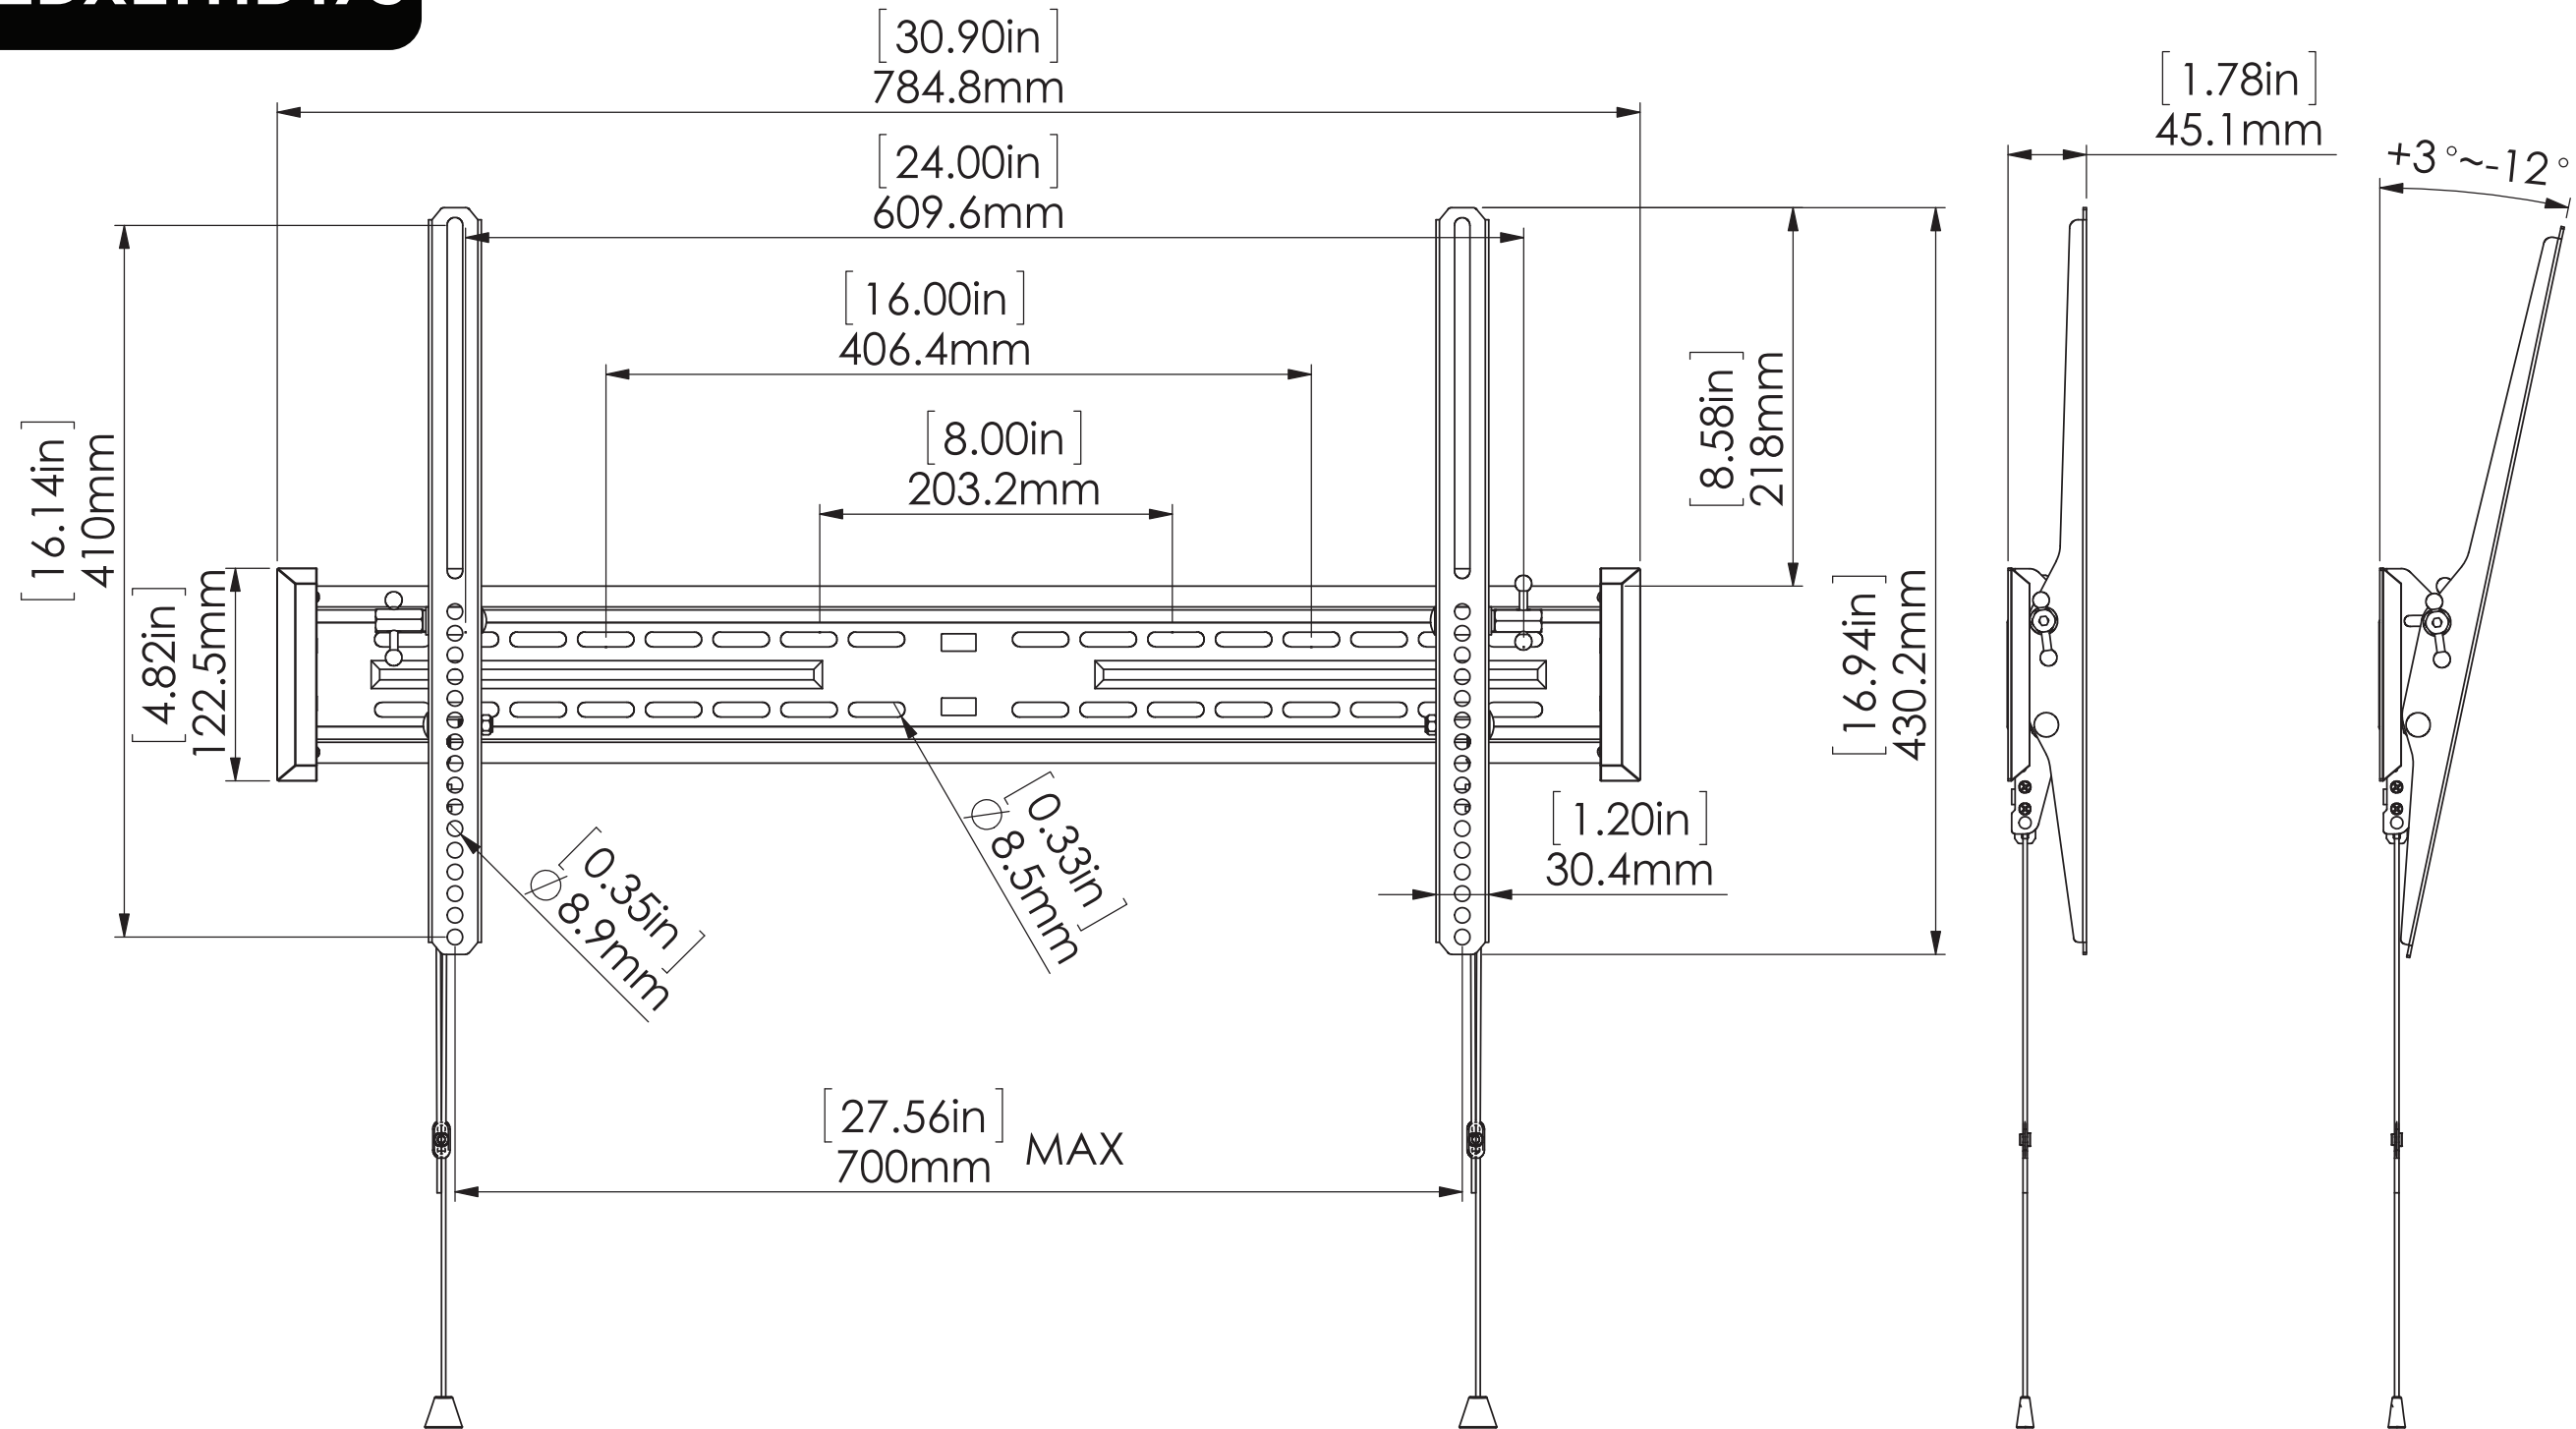

REDXLTHD175

- VESA STANDARD COMPATIBILITY
(WIDTH X HEIGHT): 100 X 100 TO 700 X 400 MM
- MAXIMUM VESA MOUNTING CONFIGURATION: 700 X 400 MM
- SCREEN SIZE COMPATIBILITY: MOST 37" - 80" SCREENS
- MAXIMUM WEIGHT CAPACITY: 175 LBS (79.4 KG)
- PRODUCT COLOR: BLACK
- VIEWING ANGLE: +3° to -12°